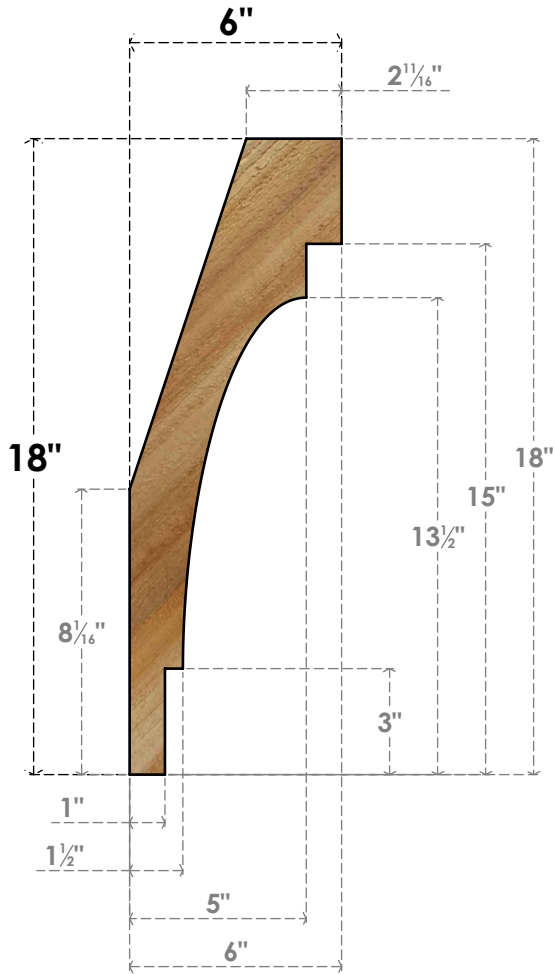

# BRC06X06X18MRC00RWR

6"W X 6"D X 18"H MERCED ROUGH SAWN BRACE, WESTERN RED CEDAR

**SIDE**

**FRONT**

**EKENA MILLWORK**  
 2300 WEST MAIN ST.  
 CLARKSVILLE, TX 75426  
 TOLL FREE: 866-607-0453  
 WWW.EKENAMILLWORK.COM

**NOTES**

1. INSTALLATION TO BE COMPLETED IN ACCORDANCE WITH MANUFACTURER'S SPECIFICATIONS.
2. DRAWING MAY NOT BE TO SCALE
3. THIS DRAWING IS INTENDED FOR DESIGN AND PLANNING PURPOSES ONLY.
4. ALL INFORMATION CONTAINED HEREIN WAS CURRENT AT THE TIME OF DEVELOPMENT BUT MUST BE REVIEWED AND APPROVED BY THE PRODUCT MANUFACTURER TO BE CONSIDERED ACCURATE.
5. PRODUCTS ARE NOT KILN DRIED. THIS ITEM IS UNIQUE AND WILL CONTAIN THE NATURAL VARIATIONS THAT THE WOOD SPECIES OFFERS. THIS MAY RESULT IN VARIATIONS UP TO 1/4"