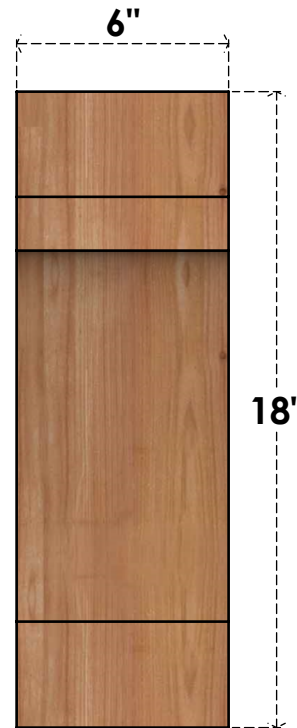

# BRC06X06X18MRC00RWR

6"W X 6"D X 18"H MERCED ROUGH SAWN BRACE, WESTERN RED CEDAR

**SIDE**

**FRONT**

**EKENA MILLWORK**  
 2300 WEST MAIN ST.  
 CLARKSVILLE, TX 75426  
 TOLL FREE: 866-607-0453  
 WWW.EKENAMILLWORK.COM